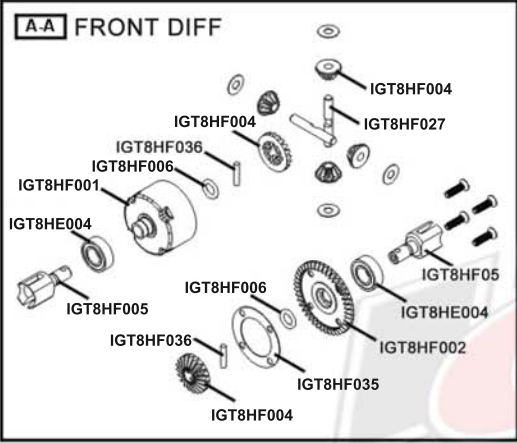

GT 2019 NITRO EXPLODED VIEW

B-B

D-D REAR DIFF

C-C