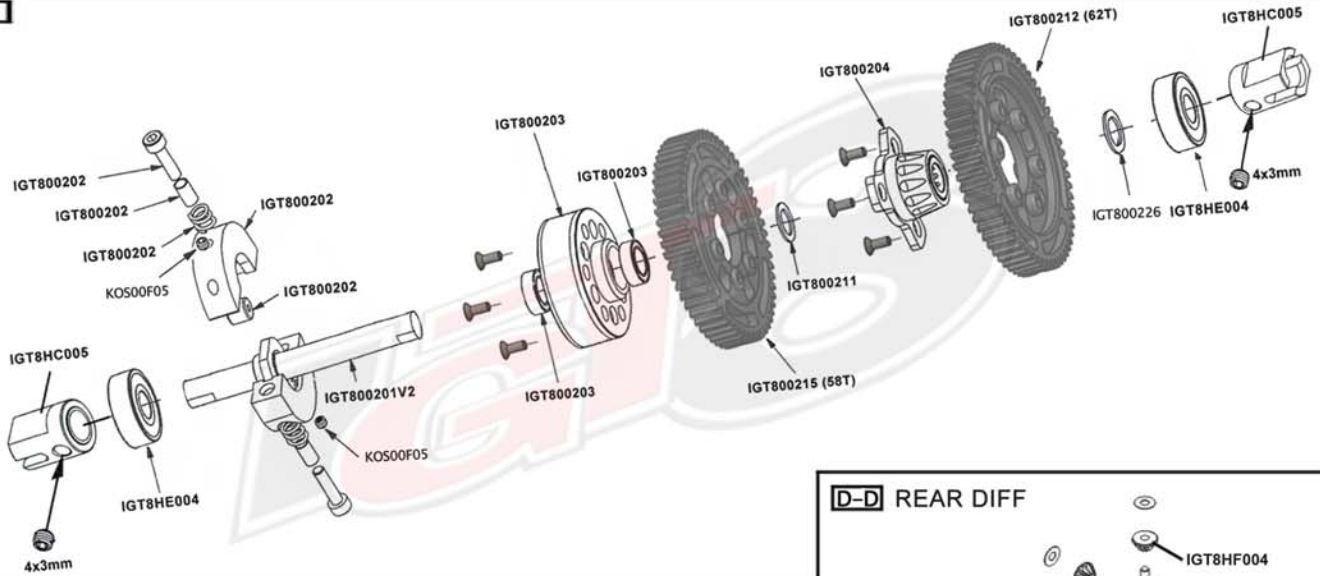

GT 2019 NITRO EXPLODED VIEW

B-B

D-D REAR DIFF

C-C