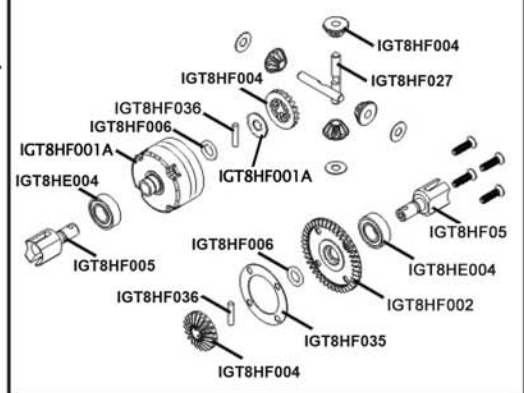

GT 2019 NITRO EXPLODED VIEW

B-B

D-D REAR DIFF

C-C