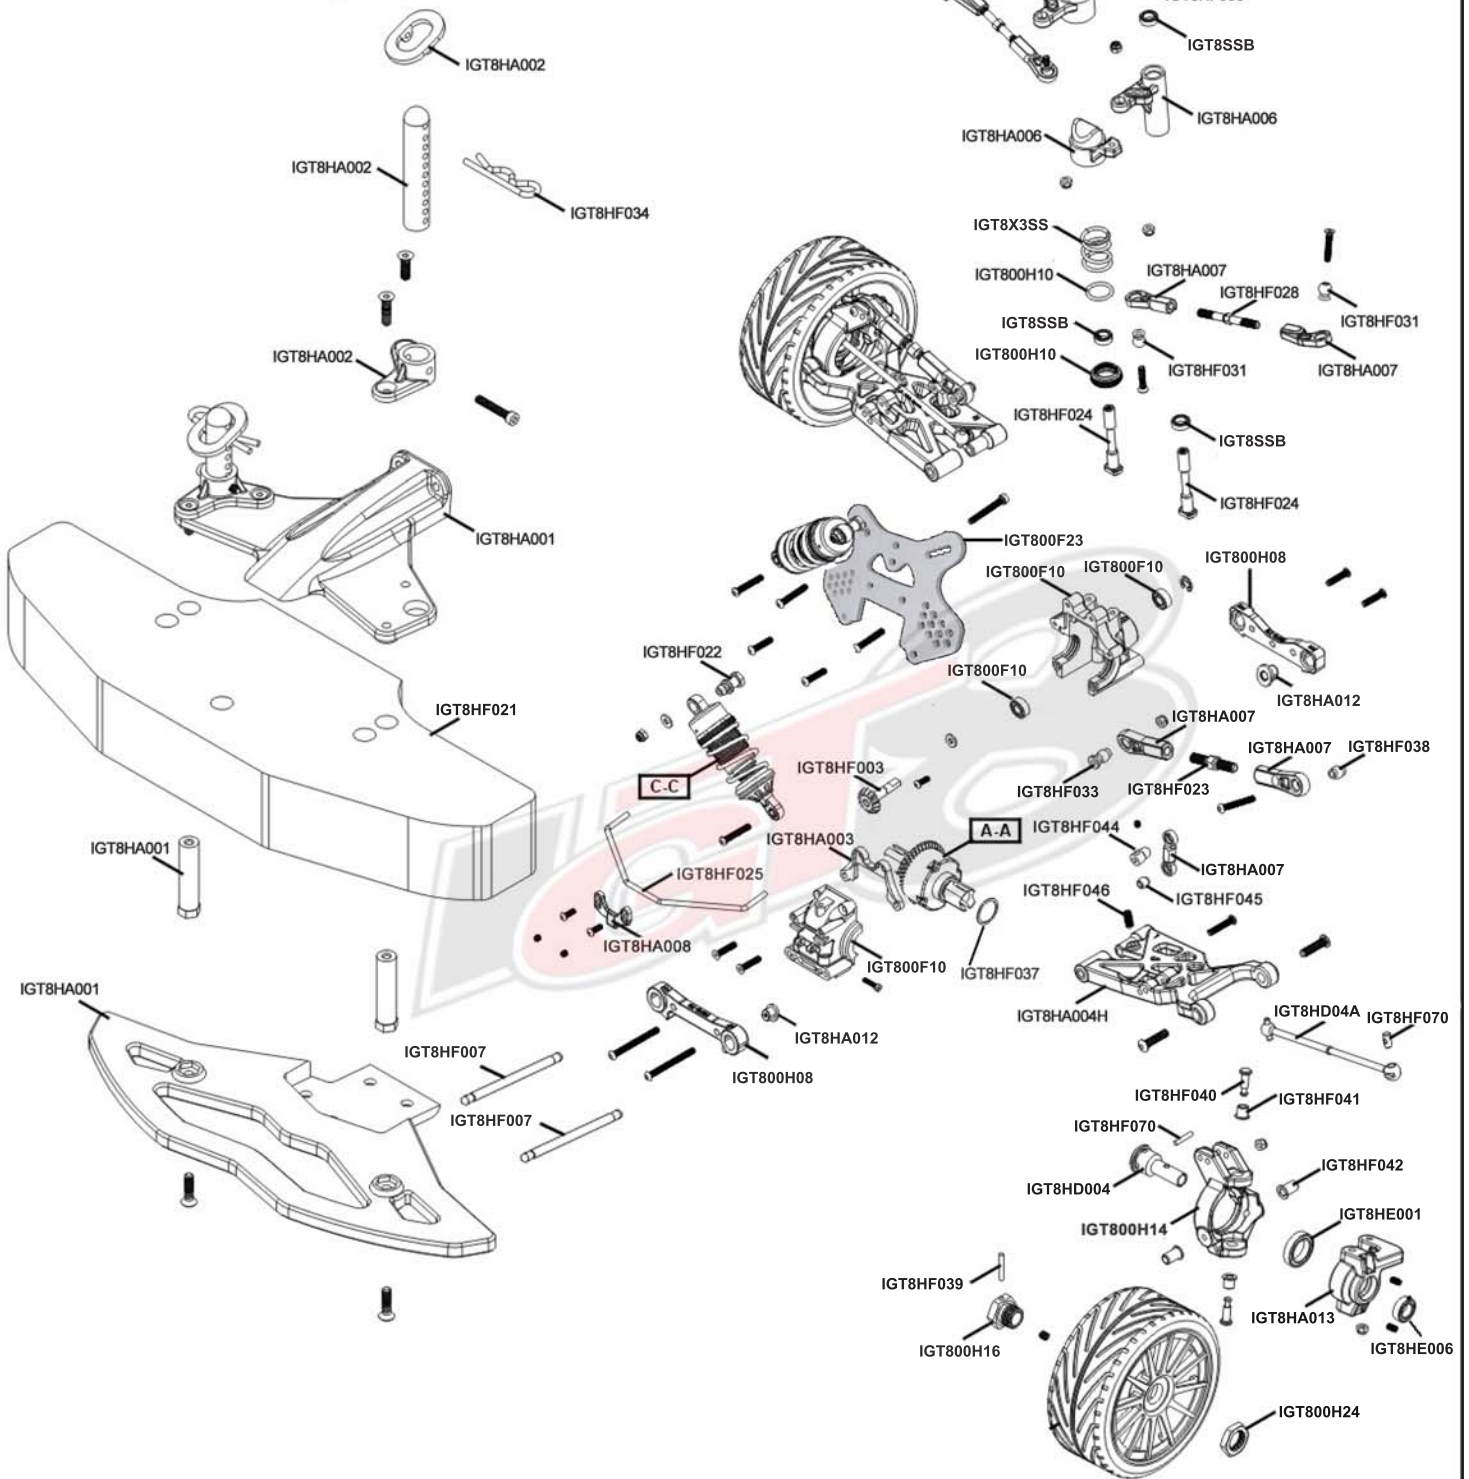

GT 2019 NITRO EXPLODED VIEW

B-B

D-D REAR DIFF

C-C