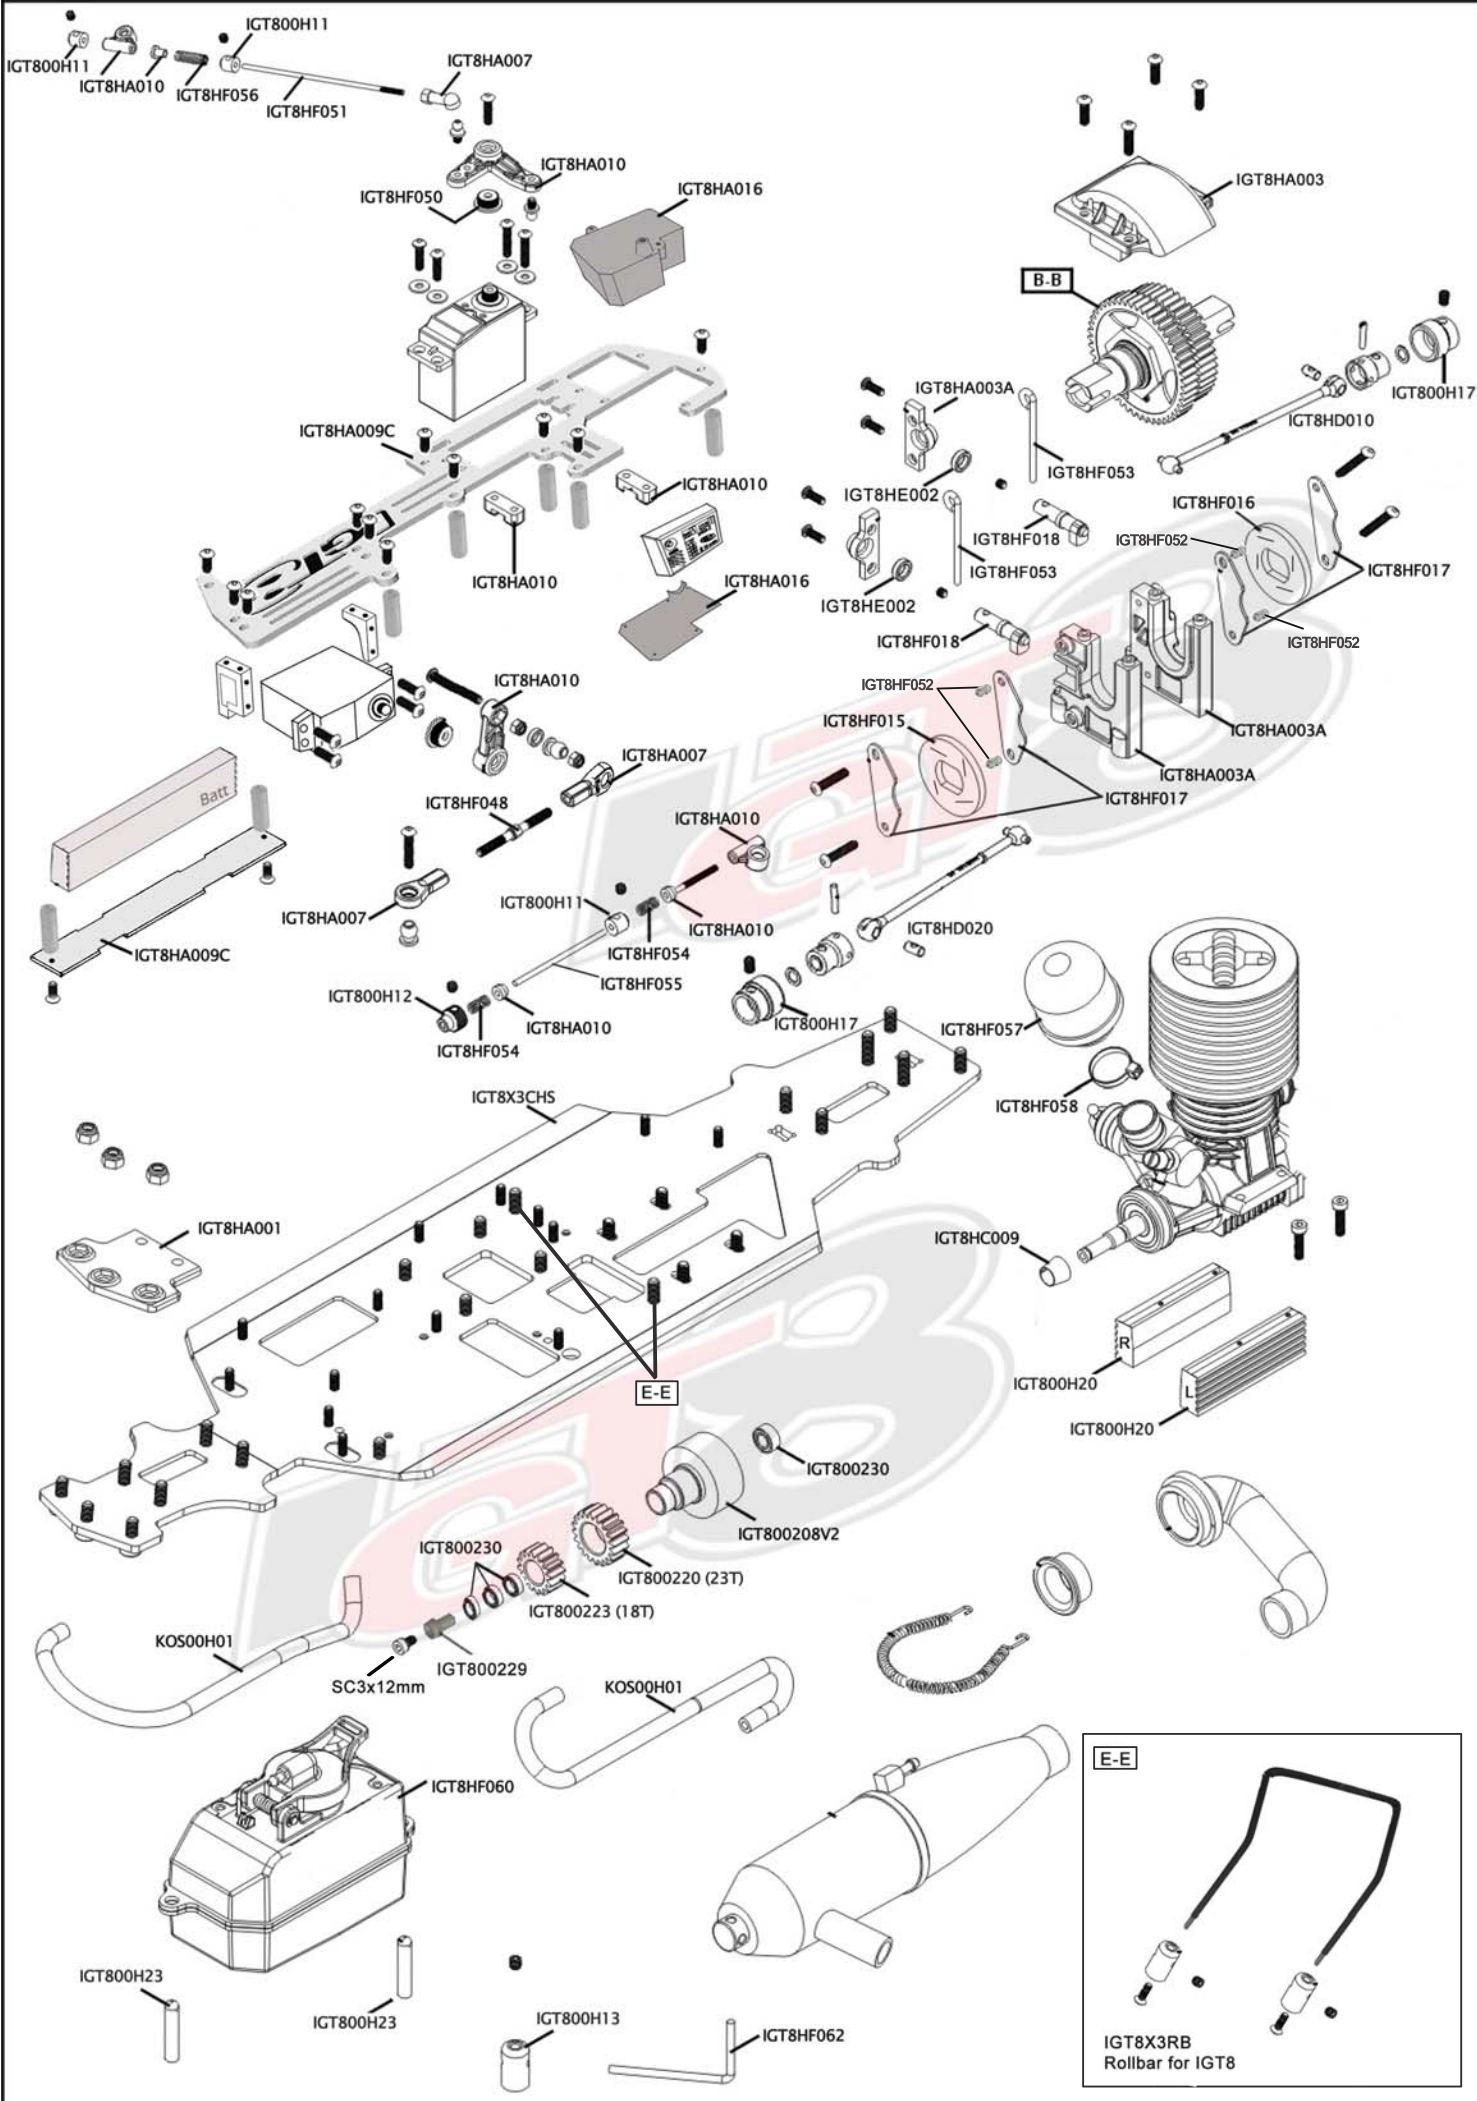

GT 2019 NITRO EXPLODED VIEW

B-B

D-D REAR DIFF

C-C